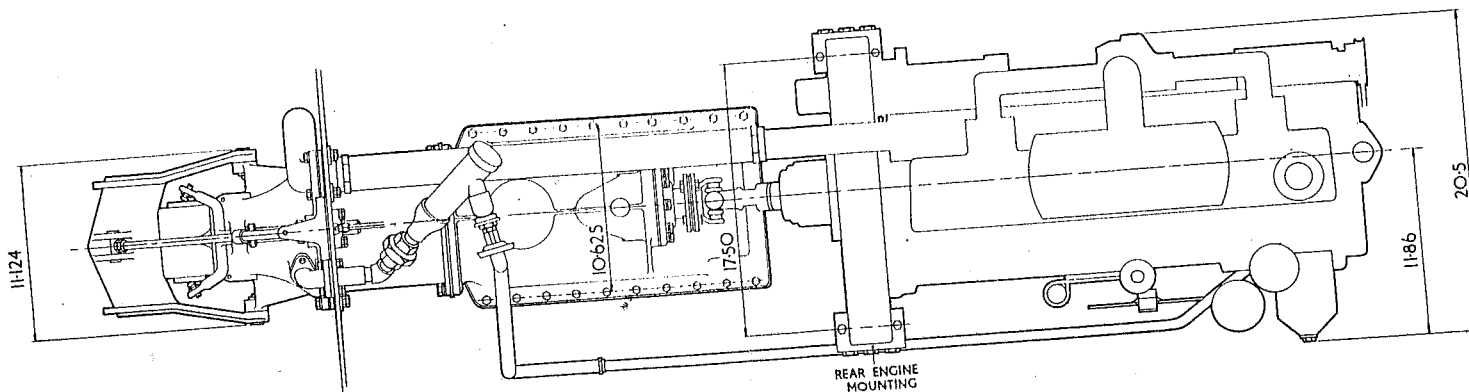

Scale 1" to 1 ft.

WEIGHTS	
ENGINE	480 Lbs
UNIT	112 Lbs
SHAFT	9 Lbs
TOTAL	601 Lbs

INSTALLATION OF 7½" DIA. JET UNIT
AND FORD ZEPHYR ENGINE

DOWTY MARINE LIMITED · CHELTENHAM ROAD · GLOUCESTER

Member of the Dowty Group