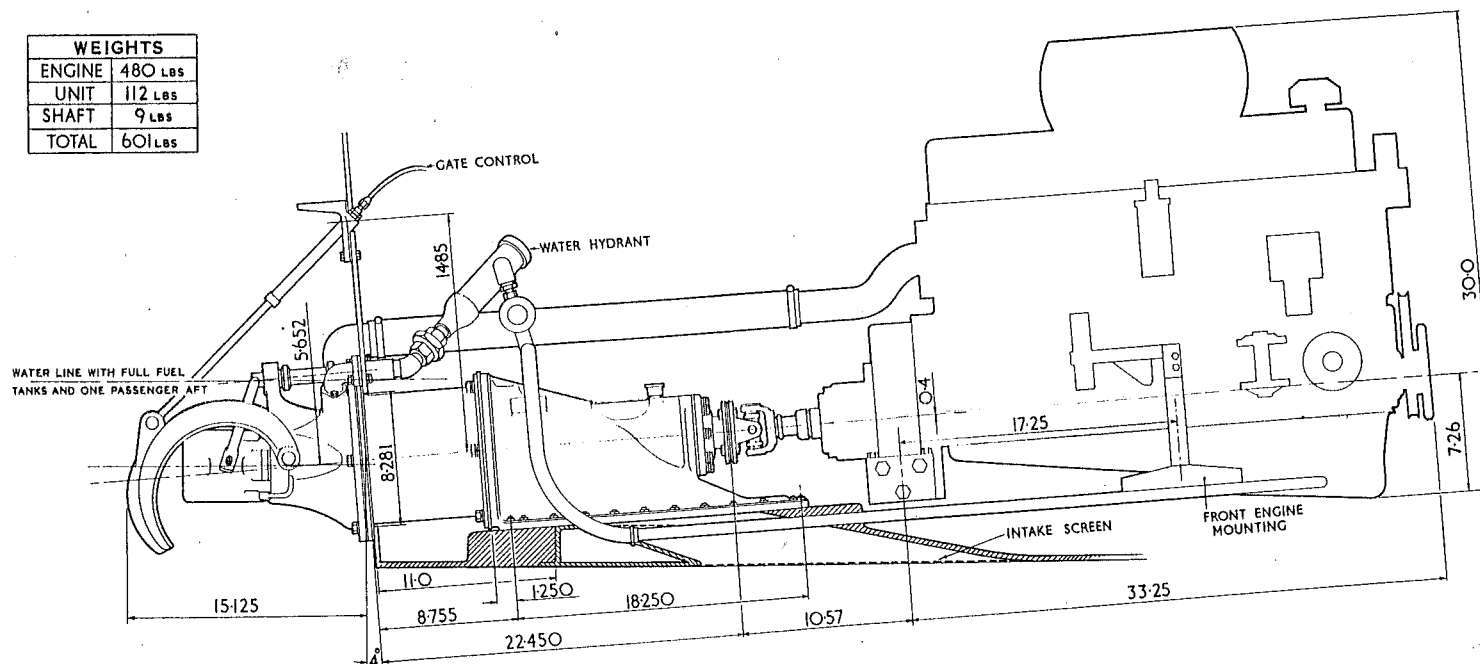

Scale 1" to 1 ft.

WEIGHTS	
ENGINE	480 Lbs
UNIT	112 Lbs
SHAFT	9 Lbs
TOTAL	601 Lbs

INSTALLATION OF 7½" DIA. JET UNIT
AND FORD ZEPHYR ENGINE

DOWTY MARINE LIMITED · CHELTENHAM ROAD · GLOUCESTER

Member of the Dowty Group

Telephone: Churchdown 2421